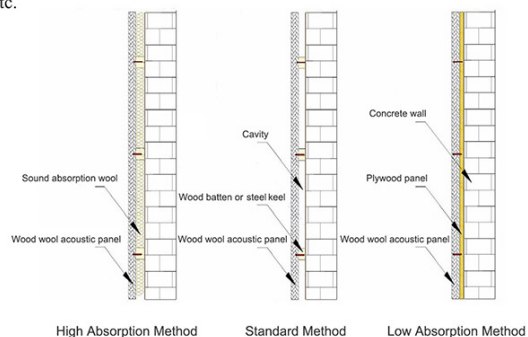

Installation:

Use nails to fix on wall or use T profile to suspend on ceiling.