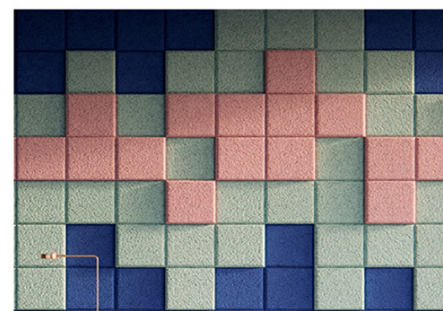

## Wood Wool Acoustic Panel

Wood wool acoustic panel is made of wood fiber, cement and minerals under high temperature and high pressure. There are countless pores inside the panel, which can absorb noise. BRG wood wool acoustic panel is not only with great acoustic and properties, but also environmental friendly and human friendly. Different painted colors are available by request.

## Customized Wood Wool Panels

Wood wool acoustic panel has various design options. The variety of colours, structures, edge profiles and installation systems permit customized design solutions, which makes it simple to transform any space into an artwork. With BRG Acoustic wood wool tiles reducing sound reflection and regulating moisture, you will benefit from a much healthier environment all around.

Hexagon tiles

Side length: 100, 150, 200, 250, 300mm

Square tiles

100x100, 150x150, 200x200, 250x250, 300x300mm

Rectangle tiles

100x200, 150x300, 200x400, 250x500, 300x600mm

Parallelogram tiles

100x141, 150x212, 200x283, 250x354, 300x424mm

Circle tiles

Diameter: 100, 150, 200, 250, 300mm

Triangle tiles

100x141, 150x212, 200x283, 250x354, 300x424mm

Painted Square Tiles 15mm & 25mm Thick

Grooves Options

Painted Diagonal Tiles

Painted Hexagon Tiles