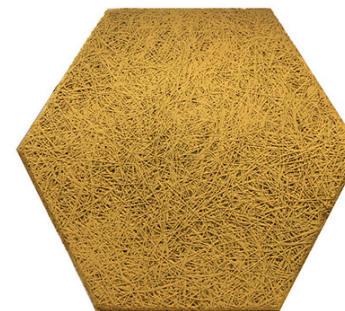

## Wood Wool Acoustic Panel

Wood wool acoustic panel is made of wood fiber, cement and minerals under high temperature and high pressure. There are countless pores inside the panel, which can absorb noise. BRG wood wool acoustic panel is not only with great acoustic and properties, but also environmental friendly and human friendly. Different painted colors are available by request.

## Customized Wood Wool Panels

Wood wool acoustic panel has various design options. The variety of colours, structures, edge profiles and installation systems permit customized design solutions, which makes it simple to transform any space into an artwork. With BRG Acoustic wood wool tiles reducing sound reflection and regulating moisture, you will benefit from a much healthier environment all around.

Hexagon tiles

Side length: 100, 150, 200, 250, 300mm

Square tiles

100x100, 150x150, 200x200, 250x250, 300x300mm

Rectangle tiles

100x200, 150x300, 200x400, 250x500, 300x600mm

Parallelogram tiles

100x141, 150x212, 200x283, 250x354, 300x424mm

Circle tiles

Diameter: 100, 150, 200, 250, 300mm

Triangle tiles

100x141, 150x212, 200x283, 250x354, 300x424mm

Painted Square Tiles 15mm & 25mm Thick

Grooves Options

Painted Diagonal Tiles

Painted Hexagon Tiles