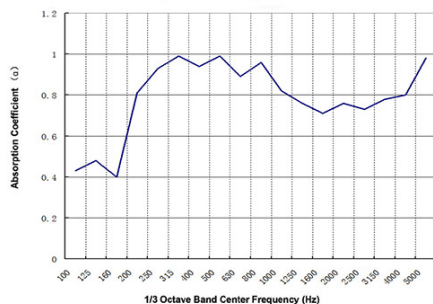

Performance Data